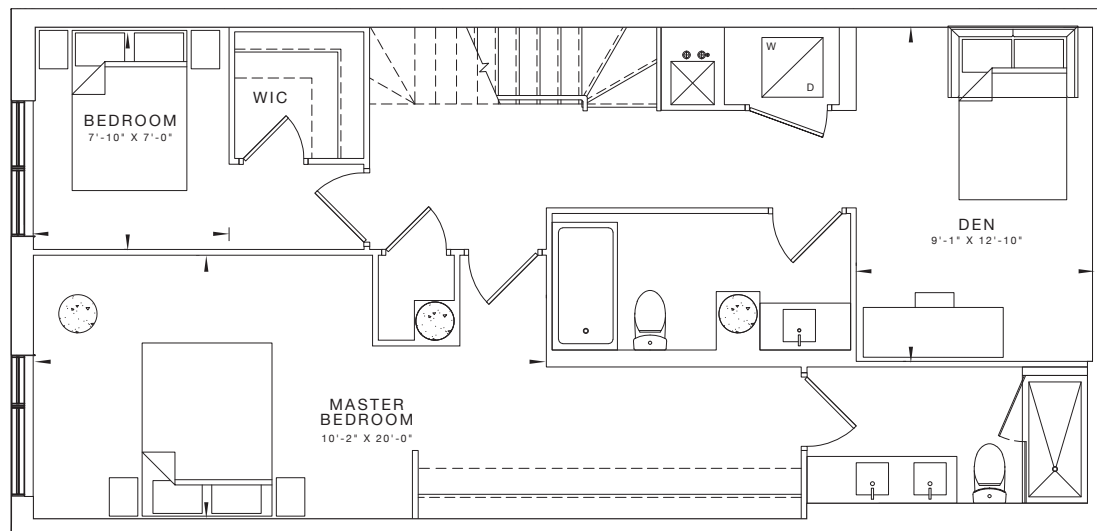

[S K 1 0 2]

INTERIOR 1532 SQ.FT. BEDROOMS 3

UPPER 835 SQ.FT.

LOWER 697 SQ.FT.