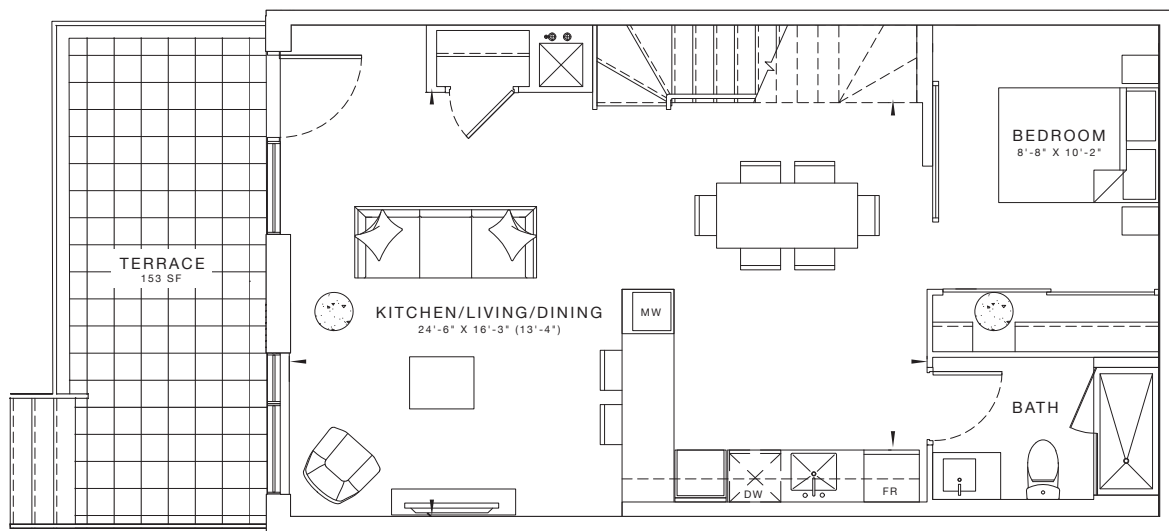

[S K 1 0 2]

INTERIOR 1532 SQ.FT. BEDROOMS 3

UPPER 835 SQ.FT.

LOWER 697 SQ.FT.