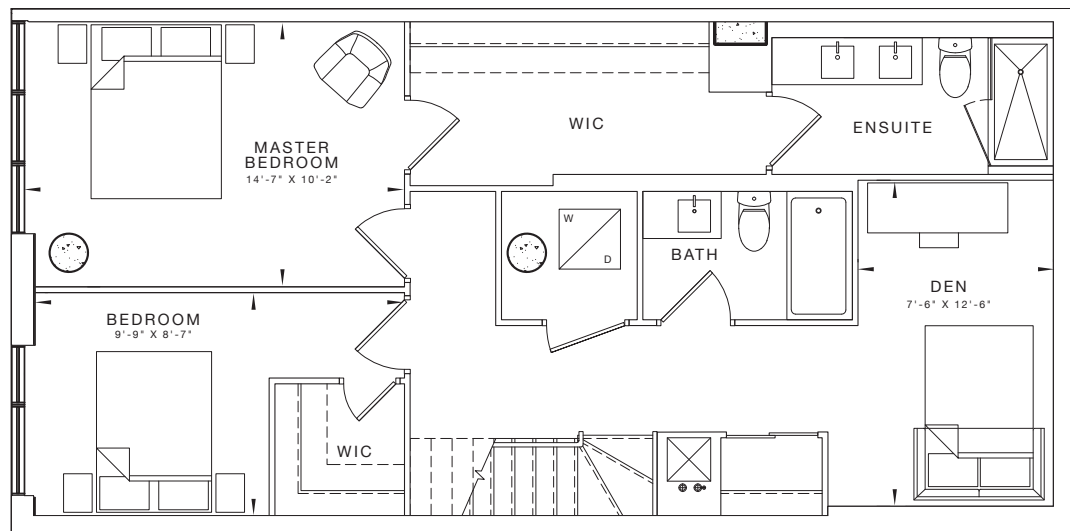

[S K 1 0 3]

INTERIOR 1692 SQ.FT. BEDROOMS 3 + DEN

2nd Floor

1st Floor