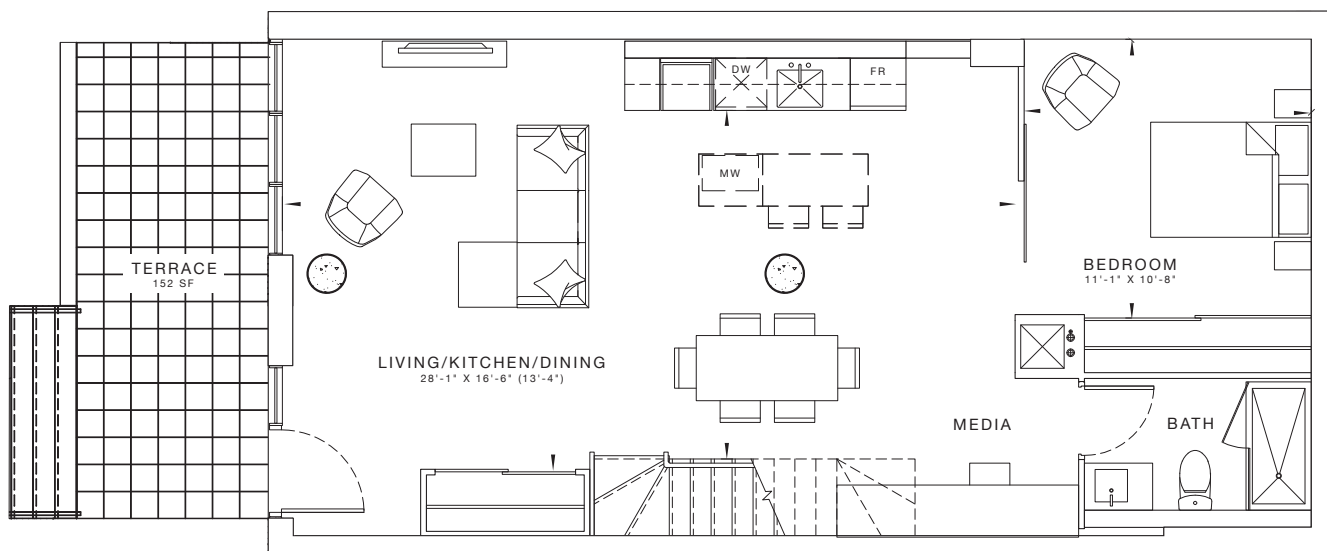

[S K 1 0 3]

INTERIOR 1692 SQ.FT. BEDROOMS 3 + DEN

2nd Floor

1st Floor